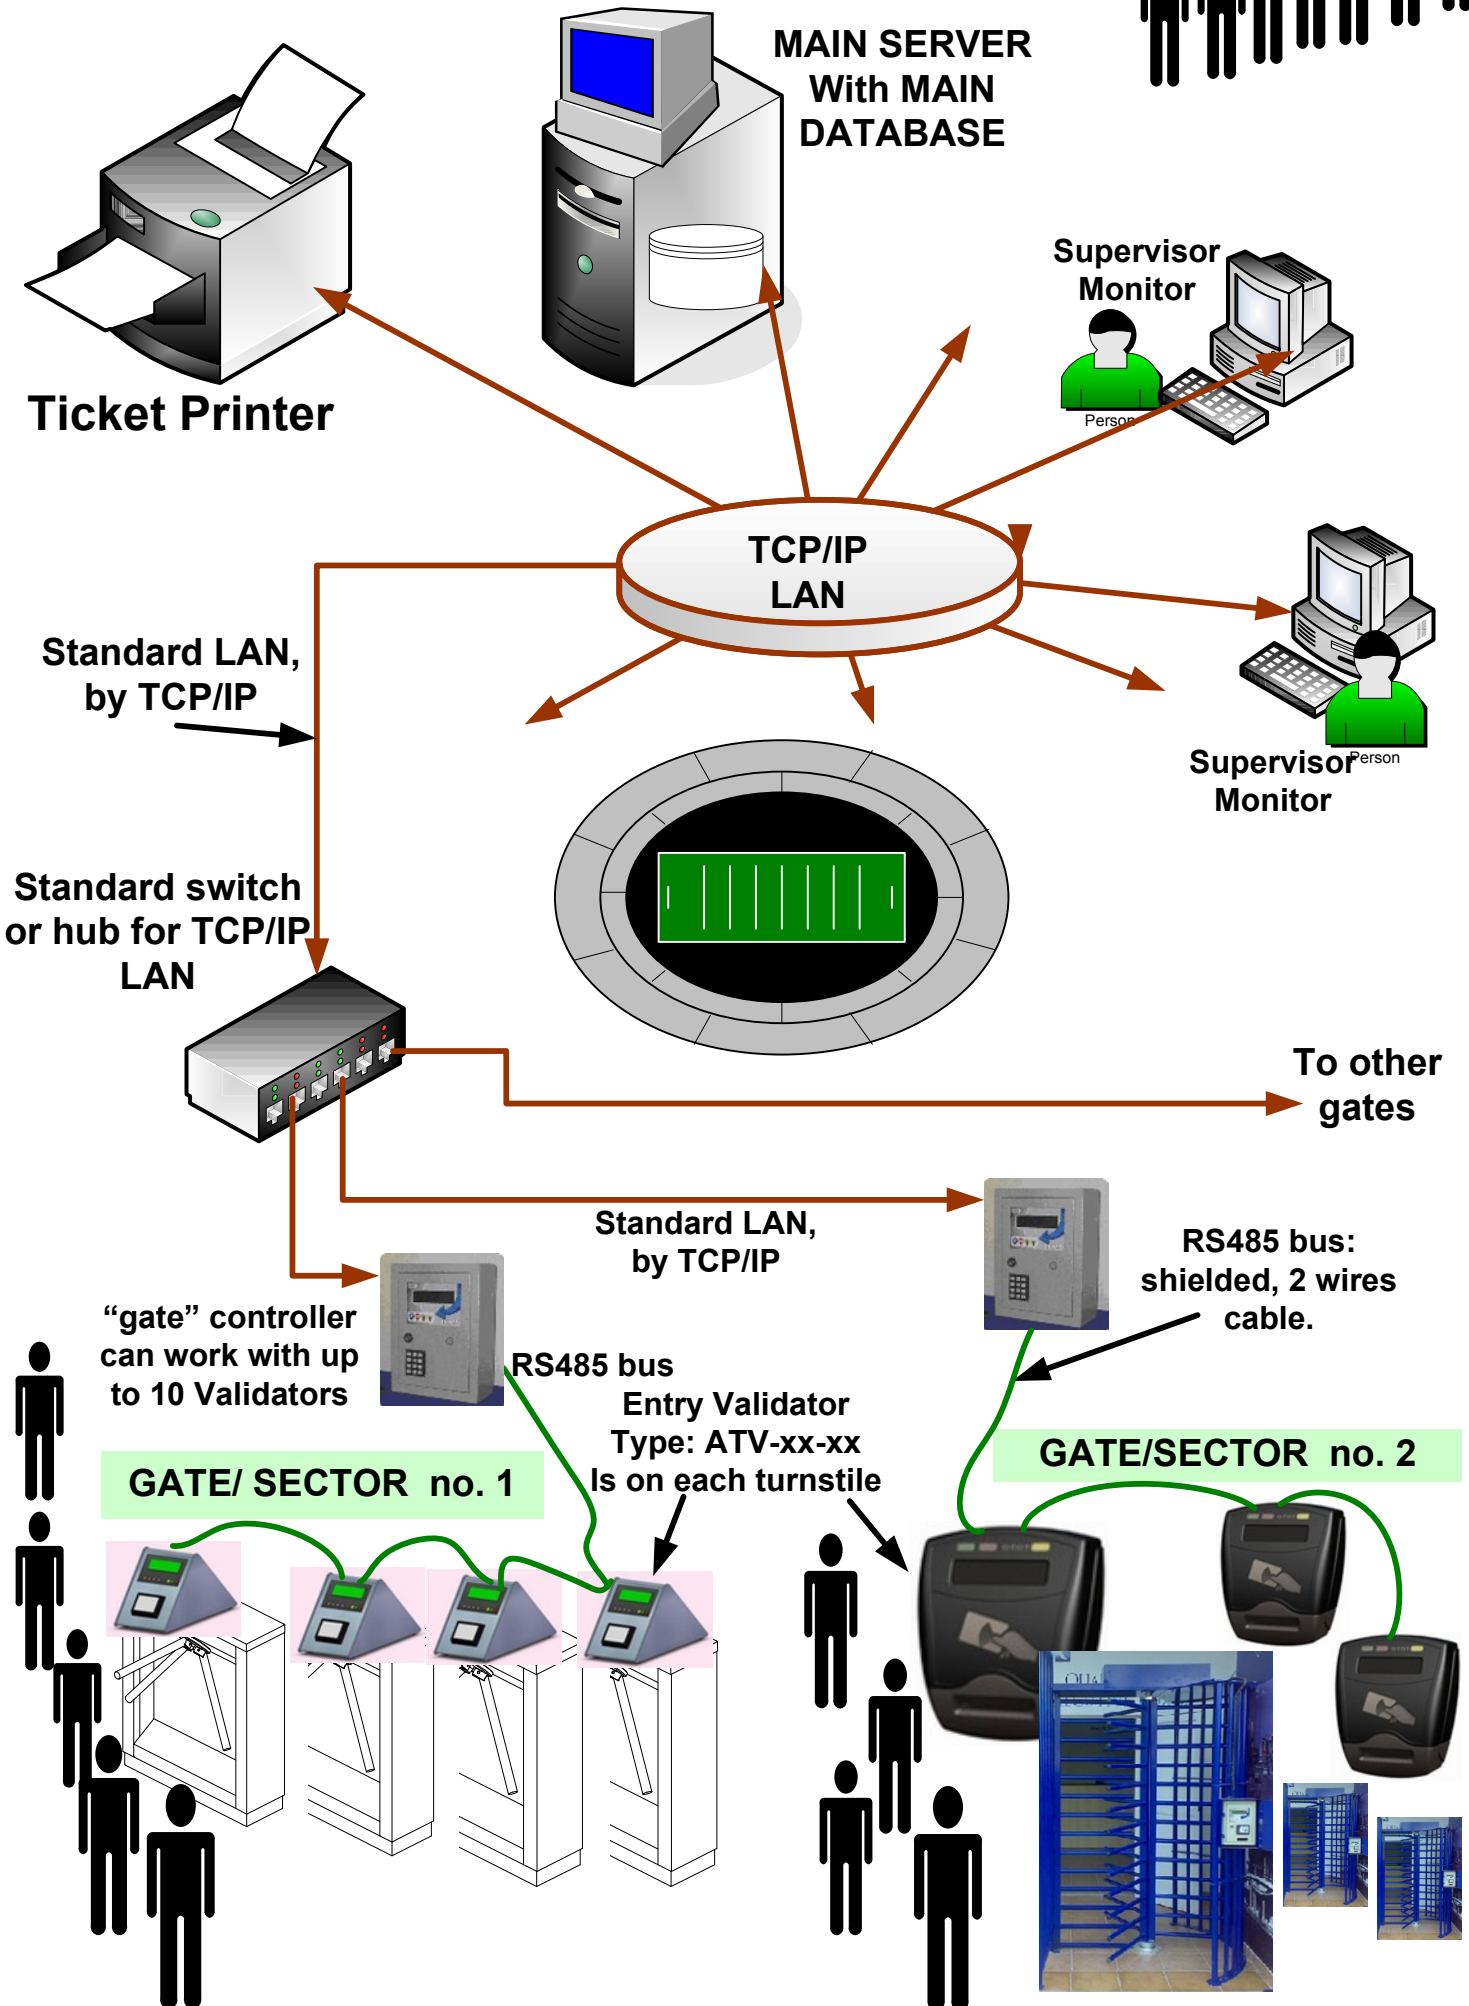

# OTOT Stadium Access System (Ver: 5)

Ticket Printer

MAIN SERVER  
With MAIN  
DATABASE

Supervisor  
Monitor

Person

TCP/IP  
LAN

Standard LAN,  
by TCP/IP

Supervisor  
Monitor

Person

Standard switch  
or hub for TCP/IP  
LAN

To other  
gates

Standard LAN,  
by TCP/IP

RS485 bus:  
shielded, 2 wires  
cable.

"gate" controller  
can work with up  
to 10 Validators

RS485 bus  
Entry Validator  
Type: ATV-xx-xx  
Is on each turnstile

GATE/ SECTOR no. 1

GATE/SECTOR no. 2